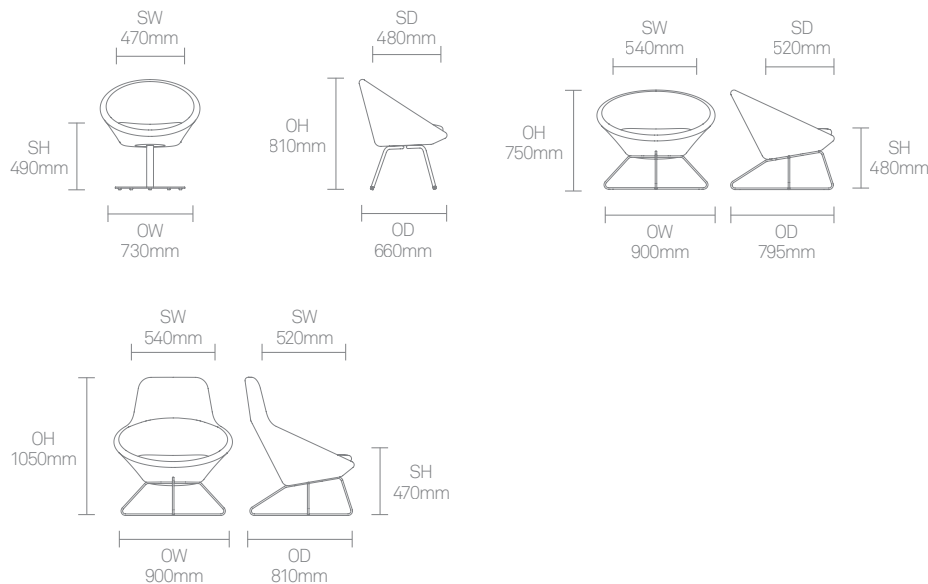

Standard Features

(* - Selected models only)
Moulded foam construction
Tubular steel frame with self levelling glides and stainless steel slide base*
Wire frame with plastic glides*
Centre Swivel pedestal base with plastic glides*

Optional Features

Felt glides
Two-tone upholstery

Performance Standards

EN 13761:2002
ANSI/BIFMA X5.4:2005
SCS-EC10.2-2007 Indoor Air Quality

Dimensions

Environmental Performance

Material Content

Components are constructed of the following