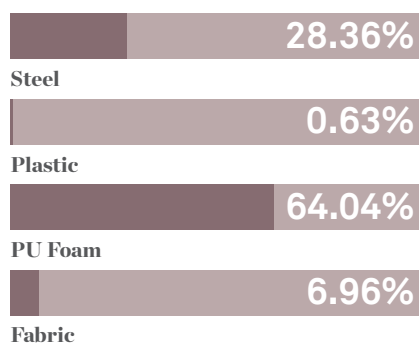

Recycled Content

Contains up to 14.76% of Recycled Material

Recyclability

The range is 100% recyclable

100%

Finish Options

Wire Frames available in all standard and select mineral metal finishes from the Allermuir standard collection*