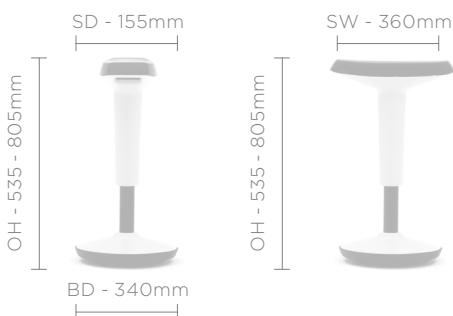

DIMENSIONS